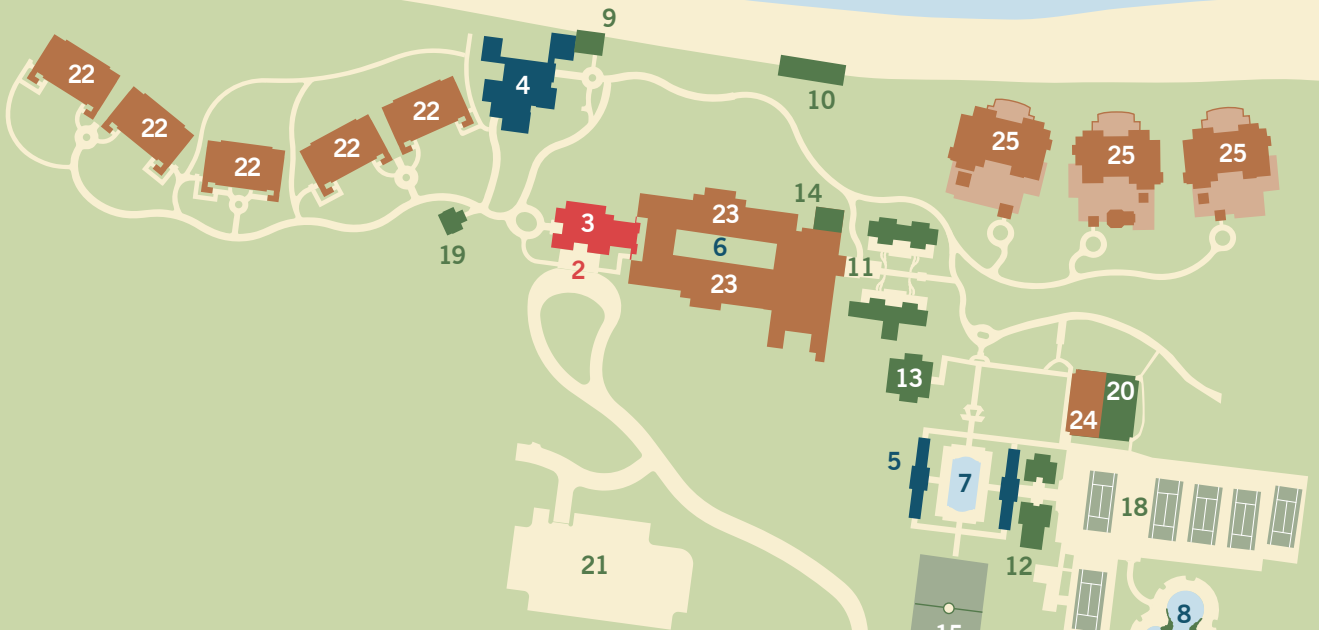

Atlantic Ocean

- 1 Entrance Gate
- 2 Porte Cochere
- 3 Reception & Library
- 4 Dune Restaurant
- 5 Pool Terrace Cafe
- 6 Courtyard Terrace
- 7 Versailles Pool
- 8 Family Pool
- 9 Beach Access
- 10 Beach Deck
- 11 One&Only Spa
- 12 Fitness Center
- 13 Board Room
- 14 Hartford Room
- 15 Versailles Gardens
- 16 Augustinian Cloisters
- 17 Gazebo
- 18 Tennis Courts
- 19 Boutique
- 20 KidsOnly
- 21 Guest Parking
- 22 Crescent Wing
- 23 Hartford Wing
- 24 Garden Cottages
- 25 Villas

To Golf Course →

Nassau Harbour